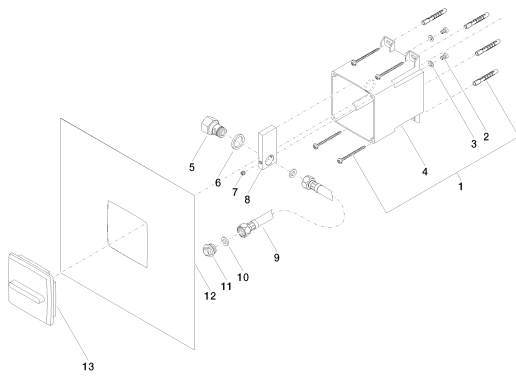

Shower - Concealed rough parts
Rough -
Article number: 35 205 970-90 0010

Recommended article

12 305 970 90
WATER POINTS Adapter
plate -

Spare parts list

Number	Item Number	Designation	Number of units