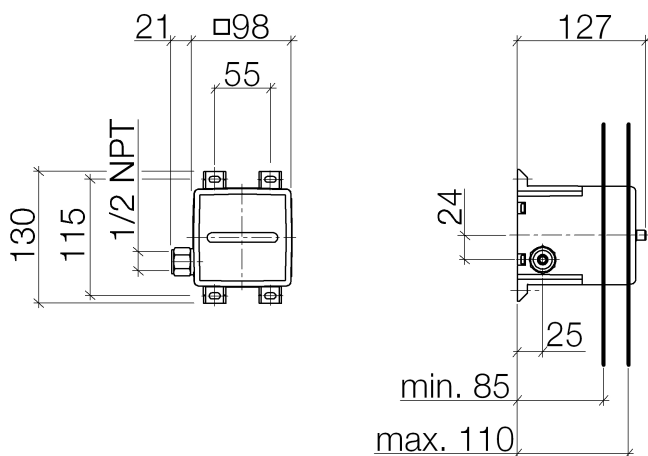

Shower - Concealed rough parts  
Rough -  
Article number: 35 205 970-90 0010

- female thread 1/2" connection
- Mud guard
- Water protection

### Dimensional drawing

All dimensions in mm / inch = mm x 0,0394

Shower - Concealed rough parts  
Rough -  
Article number: 35 205 970-90 0010

Shower - Concealed rough parts  
Rough -  
Article number: 35 205 970-90 0010

### Recommended article

12 305 970 90  
WATER POINTS Adapter  
plate -